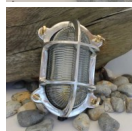

Small Oval Bulkhead Ship Light. IP54

A superb quality reproduction oval bulkhead shiplight, manufactured from cast aluminium with a highly polished finish.

Rating: Not Rated Yet

Price
£81.60

[Ask a question about this product](#)

Description

A superb quality reproduction oval bulkhead shiplight, manufactured from cast aluminium with a highly polished finish. The light comes complete with a reeded glass dome, a SBC nickel plated lampholder, pre wired with a black, one meter, 3 core mains lead. The light has a gasket seal giving an IP54 rating (see specification) ensuring the light is suitable for outdoor use. Fixing screws and raw plugs are included. Applications can include, the home, garden, bars, restaurants, hotels, receptions and on a nautical theme, house boats, barges and narrow boats.

Note: The light has been polished by hand and could have slight blemishes and imperfections in the finish, being polished the finish will dull down and age over time, this in our opinion only adds to the character of the light. A clear coat lacquer can be applied to prevent the dulling process. This will incur an additional cost. Do not over tighten the brass cover screws.

Important / Installation: Please ensure the light is installed by a competent and qualified electrician

Outdoor Lights : Small Oval Bulkhead Ship Light. IP54

Specification

Size : 20cm in length, 13cm wide and 1.25cm deep