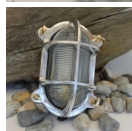

## Small Oval Bulkhead Ship Light. IP54

A superb quality reproduction oval bulkhead shiplight, manufactured from cast aluminium with a highly polished finish.

Rating: Not Rated Yet

**Price**  
£81.60

[Ask a question about this product](#)

### Description

A superb quality reproduction oval bulkhead shiplight, manufactured from cast aluminium with a highly polished finish. The light comes complete with a reeded glass dome, a SBC nickel plated lampholder, pre wired with a black, one meter, 3 core mains lead. The light has a gasket seal giving an IP54 rating ( see specification) ensuring the light is suitable for outdoor use. Fixing screws and raw plugs are included. Applications can include, the home, garden, bars, restaurants, hotels, receptions and on a nautical theme, house boats, barges and narrow boats.

**Note:** The light has been polished by hand and could have slight blemishes and imperfections in the finish, being polished the finish will dull down and age over time, this in our opinion only adds to the character of the light. A clear coat lacquer can be applied to prevent the dulling process. This will incur an additional cost. Do not over tighten the brass cover screws.