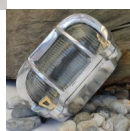

Small Oval Bulkhead Ship Light. IP54

A superb quality reproduction oval bulkhead shiplight, manufactured from cast aluminium with a highly polished finish.

Rating: Not Rated Yet

Price
£81.60

[Ask a question about this product](#)

Description

A superb quality reproduction oval bulkhead shiplight, manufactured from cast aluminium with a highly polished finish. The light comes complete with a reeded glass dome, a SBC nickel plated lampholder, pre wired with a black, one meter, 3 core mains lead. The light has a gasket seal giving an IP54 rating (see specification) ensuring the light is suitable for outdoor use. Fixing screws and raw plugs are included. Applications can include, the home, garden, bars, restaurants, hotels, receptions and on a nautical theme, house boats, barges and narrow boats.

Note: The light has been polished by hand and could have slight blemishes and imperfections in the finish, being polished the finish will dull down and age over time, this in our opinion only adds to the character of the light. A clear coat lacquer can be applied to prevent the dulling process. This will incur an additional cost. Do not over tighten the brass cover screws.

Important / Installation: Please ensure the light is installed by a competent and qualified electrician

Outdoor Lights : Small Oval Bulkhead Ship Light. IP54

Specification

Size : 20cm in length, 13cm wide and 1.25cm deep