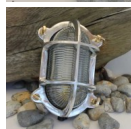

Small Oval Bulkhead Ship Light. IP54

A superb quality reproduction oval bulkhead shiplight, manufactured from cast aluminium with a highly polished finish.

Rating: Not Rated Yet

Price
£81.60

[Ask a question about this product](#)

Description

A superb quality reproduction oval bulkhead shiplight, manufactured from cast aluminium with a highly polished finish. The light comes complete with a reeded glass dome, a SBC nickel plated lampholder, pre wired with a black, one meter, 3 core mains lead. The light has a gasket seal giving an IP54 rating (see specification) ensuring the light is suitable for outdoor use. Fixing screws and raw plugs are included. Applications can include, the home, garden, bars, restaurants, hotels, receptions and on a nautical theme, house boats, barges and narrow boats.

Note: The light has been polished by hand and could have slight blemishes and imperfections in the finish, being polished the finish will dull down and age over time, this in our opinion only adds to the character of the light. A clear coat lacquer can be applied to prevent the dulling process. This will incur an additional cost. Do not over tighten the brass cover screws.

Important / Installation: Please ensure the light is installed by a competent and qualified electrician

Outdoor Lights : Small Oval Bulkhead Ship Light. IP54

Specification

Size : 20cm in length, 13cm wide and 1.25cm deep