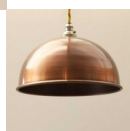

Small Dome Copper

A steel reproduction retro dome pendant light with a brushed aged copper effect finish.

Rating: Not Rated Yet

Price
£72.40

[Ask a question about this product](#)

Description

A steel reproduction retro dome pendant light with a brushed aged copper effect finish. The light comes complete with a B22 nickel plated lampholder fully wired to a 3 core gold braided 1 metre cable, (no electrical sub assembly required). The pendant also comes with a nickel plated ceiling rose, fixings and a 3 way electrical terminal block for final connection. Applications can include, the home, kitchen islands, bars, cafes, restaurants, industrial/retro offices and loft apartments.

Note: The light has been brushed by hand and could have slight blemishes and imperfections in the finish, this in our opinion only adds to the character of the light.

We can supply different colours and lengths of cable upon request. An additional charge will be applicable. Please email with your requirements. (See Cable Colours)

Important / Installation: Please ensure the light is installed by a competent and qualified electrician.

Specification

Pendant Lights : Small Dome Copper

Size : 16cm tall and 21cm in diameter, fixing plate 85mm in diameter