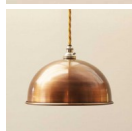

Small Dome Copper

A steel reproduction retro dome pendant light with a brushed aged copper effect finish.

Rating: Not Rated Yet

Price
£72.40

[Ask a question about this product](#)

Description

A steel reproduction retro dome pendant light with a brushed aged copper effect finish. The light comes complete with a B22 nickel plated lampholder fully wired to a 3 core gold braided 1 metre cable, (no electrical sub assembly required). The pendant also comes with a nickel plated ceiling rose, fixings and a 3 way electrical terminal block for final connection. Applications can include, the home, kitchen islands, bars, cafes, restaurants, industrial/retro offices and loft apartments.

Note: The light has been brushed by hand and could have slight blemishes and imperfections in the finish, this in our opinion only adds to the character of the light.

We can supply different colours and lengths of cable upon request. An additional charge will be applicable. Please email with your requirements. (See Cable Colours)

Important / Installation: Please ensure the light is installed by a competent and qualified electrician.

Specification

Pendant Lights : Small Dome Copper

Size : 16cm tall and 21cm in diameter, fixing plate 85mm in diameter