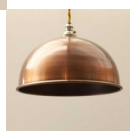

## Small Dome Copper

A steel reproduction retro dome pendant light with a brushed aged copper effect finish.

Rating: Not Rated Yet

**Price**  
£72.40

[Ask a question about this product](#)

### Description

A steel reproduction retro dome pendant light with a brushed aged copper effect finish. The light comes complete with a B22 nickel plated lampholder fully wired to a 3 core gold braided 1 metre cable, ( no electrical sub assembly required). The pendant also comes with a nickel plated ceiling rose, fixings and a 3 way electrical terminal block for final connection. Applications can include, the home, kitchen islands, bars, cafes, restaurants, industrial/retro offices and loft apartments.