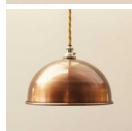

## Small Dome Copper

A steel reproduction retro dome pendant light with a brushed aged copper effect finish.

Rating: Not Rated Yet

**Price**  
£72.40

[Ask a question about this product](#)

### Description

A steel reproduction retro dome pendant light with a brushed aged copper effect finish. The light comes complete with a B22 nickel plated lampholder fully wired to a 3 core gold braided 1 metre cable, ( no electrical sub assembly required). The pendant also comes with a nickel plated ceiling rose, fixings and a 3 way electrical terminal block for final connection. Applications can include, the home, kitchen islands, bars, cafes, restaurants, industrial/retro offices and loft apartments.