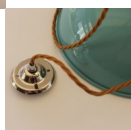

Turquoise Pendant

An aluminium reproduction vintage pendant light with a Turquoise powder coat finish.

Rating: Not Rated Yet

Price
£88.90

[Ask a question about this product](#)

Description

An aluminium reproduction vintage pendant light with a Turquoise powder coat finish. The light comes complete with a E27 nickel plated lampholder fully wired to a 3 core gold braided 1 metre cable, (no electrical sub assembly required). The pendant also comes with a nickel plated ceiling rose, fixings and a 3 way electrical terminal block for final connection. Applications can include, the home, kitchen islands, bars, cafes, restaurants, industrial/retro offices and loft apartments.

Important / Installation: Please ensure the light is installed by a competent and qualified electrician

Specification

Size : 22cm tall and 30cm in diameter, fixing plate 75mm in diameter

Pendant Lights : Turquoise Pendant