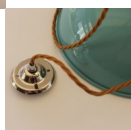

Turquoise Pendant

An aluminium reproduction vintage pendant light with a Turquoise powder coat finish.

Rating: Not Rated Yet

Price
£88.90

[Ask a question about this product](#)

Description

An aluminium reproduction vintage pendant light with a Turquoise powder coat finish. The light comes complete with a E27 nickel plated lampholder fully wired to a 3 core gold braided 1 metre cable, (no electrical sub assembly required). The pendant also comes with a nickel plated ceiling rose, fixings and a 3 way electrical terminal block for final connection. Applications can include, the home, kitchen islands, bars, cafes, restaurants, industrial/retro offices and loft apartments.

Important / Installation: Please ensure the light is installed by a competent and qualified electrician

Specification

Size : 22cm tall and 30cm in diameter, fixing plate 75mm in diameter