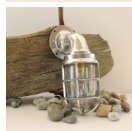

## Large Aluminium Ship light. IP54

A superb quality reproduction shiplight manufactured from cast aluminium with a highly polished finish.

Rating: Not Rated Yet

**Price**  
£98.40

[Ask a question about this product](#)

### Description

A superb quality reproduction shiplight manufactured from cast aluminium with a highly polished finish. The light comes complete with a screw in clear glass dome, a B22 nickel plated lampholder fully wired to a 3 way electrical terminal block ( no electrical sub assembly required). The light has a neoprene gasket seal giving an IP54 rating ( see specification) ensuring the light is suitable for outdoor use. Fixing screws and raw plugs are included. Applications can include, the home, garden, bars, restaurants, hotels, receptions and on a nautical theme, house boats, barges and narrow boats.

**Note:** The light has been polished by hand and could have slight blemishes and imperfections in the finish, being polished the finish will dull down and age over time, this in our opinion only adds to the character of the light. A clear coat lacquer can be applied to prevent the dulling process. This will incur an additional cost.

### **Specification**

Size : 29cm tall, 14cm deep, fixing plate 11.6cm in diameter

Weight: 1.5 kilos

Supply : 230V

Earth : This item must be earthed

Lamp cap: B22 (bayonet cap)

Lamp : Max 60W, Lamp not included