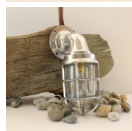

Large Aluminium Ship light. IP54

A superb quality reproduction shiplight manufactured from cast aluminium with a highly polished finish.

Rating: Not Rated Yet

Price
£98.40

[Ask a question about this product](#)

Description

A superb quality reproduction shiplight manufactured from cast aluminium with a highly polished finish. The light comes complete with a screw in clear glass dome, a B22 nickel plated lampholder fully wired to a 3 way electrical terminal block (no electrical sub assembly required). The light has a neoprene gasket seal giving an IP54 rating (see specification) ensuring the light is suitable for outdoor use. Fixing screws and raw plugs are included. Applications can include, the home, garden, bars, restaurants, hotels, receptions and on a nautical theme, house boats, barges and narrow boats.

Note: The light has been polished by hand and could have slight blemishes and imperfections in the finish, being polished the finish will dull down and age over time, this in our opinion only adds to the character of the light. A clear coat lacquer can be applied to prevent the dulling process. This will incur an additional cost.

Outdoor Lights : Large Aluminium Ship light. IP54

Important / Installation: Please ensure the light is installed by a competent and qualified electrician

Specification

Size : 29cm tall, 14cm deep, fixing plate 11.6cm in diameter